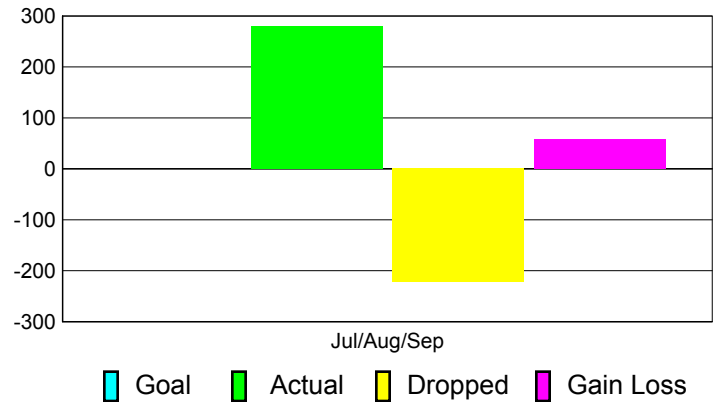

Membership Results 2011-2012

Goal, New, Dropped, Gain/Loss