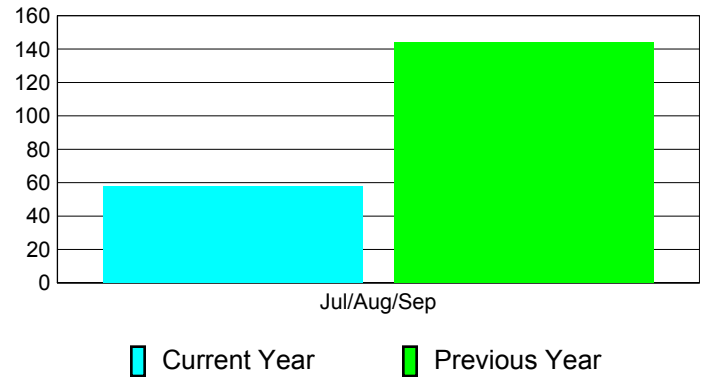

Comparison of Membership Gain/Loss

Current Year Compared to the Previous Year