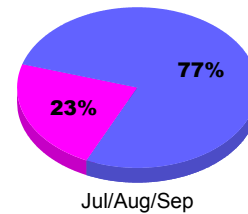

Membership Results
2011-2012

Membership
2010-2011

Month	Net Memb Goal	Actual New Memb	Actual Dropped Memb	Gain/Loss of Memb	Gain/Loss of Memb
Jul/Aug/Sep		280	-222	58	144
Totals		280	-222	58	144

Membership Results 2011-2012

Goal, New, Dropped, Gain/Loss

Comparison of Membership Gain/Loss

Current Year Compared to the Previous Year

Gender Comparison 2011-2012

Male Female