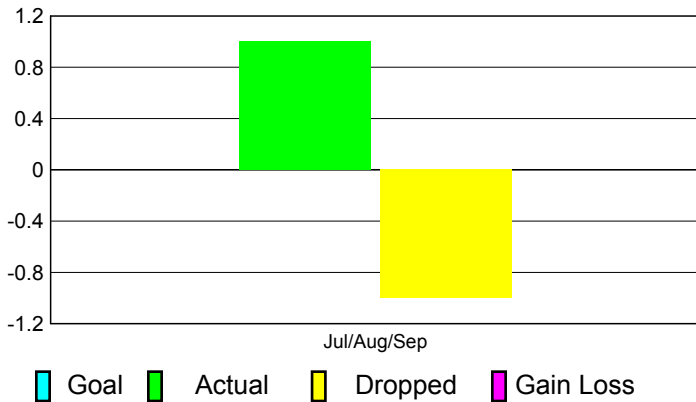

2011-2012 GMT Reports for District (or Undistricted) **District 355 D**

GMT: **BYEONG-DEOK KIM**

Location: **REPUBLIC OF KOREA**

GMT CA: **5**

CLUBS

Club Results
2011-2012

Clubs
2010-2011

Month	New Club Goal	Actual New Clubs	Actual Dropped Clubs	Gain/Loss of Clubs	Gain/Loss of Clubs
Jul/Aug/Sep		1	-1	0	2
Totals		1	-1	0	2

Club Results 2011-2012

Goal, New, Dropped, Gain/Loss

Comparison of Club Gain/Loss

Current Year Compared to the Previous Year

YTD Status Quo Clubs 2011-2012

Status Quo Clubs Compared to Status Quo Members

MEMBERSHIP